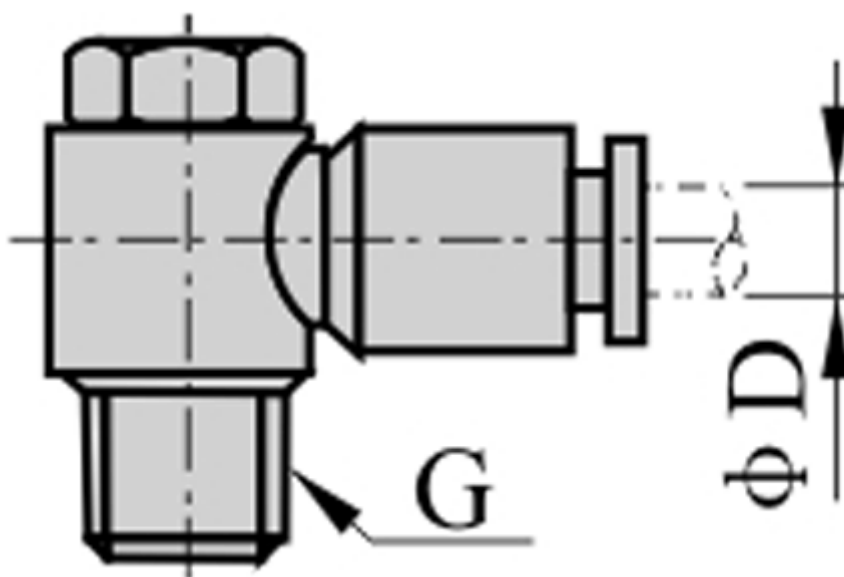

Data Sheet

Article number: 58EPH802

Description: Fitting EPH802 Banjo connector
Male thread 1/4", tube diameter 8

Measures

D = 8
Thread = 1/4"